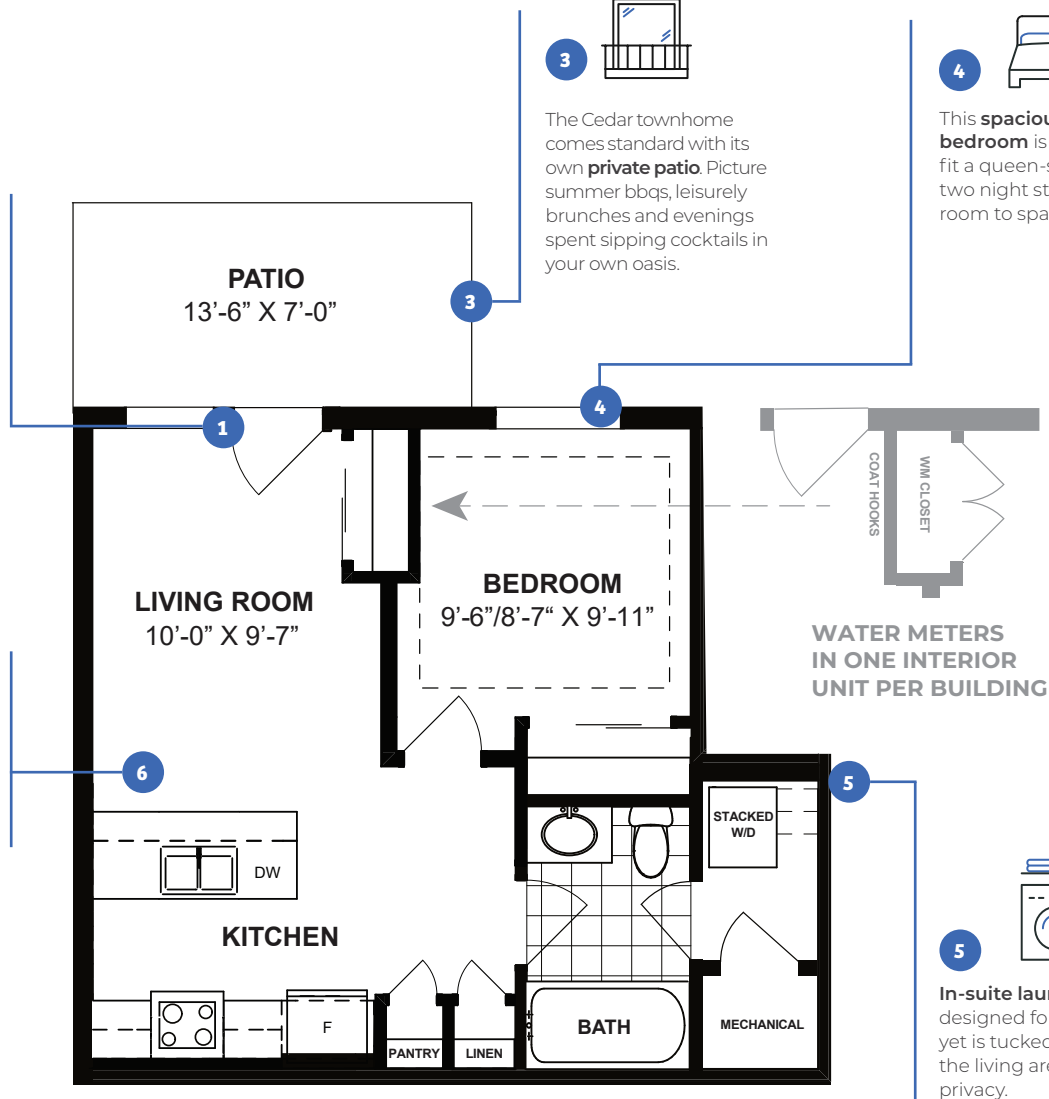

The CEDAR

Bold Designer Townhomes

1 Bed
1 Bath
505 sq ft

Key Features

9FT CEILING

1

To make the home feel open and airy, we added large windows in the living room and bedroom to allow for plenty of natural light.

6

A spacious eating bar comes standard in the Cedar townhome and is designed for cooking and hosting at the same time.

3

The Cedar townhome comes standard with its own **private patio**. Picture summer bbqs, leisurely brunches and evenings spent sipping cocktails in your own oasis.

4

This **spacious primary bedroom** is designed to fit a queen-size bed and two night stands with room to spare.

5

In-suite laundry is designed for easy access yet is tucked away from the living areas for greater privacy.