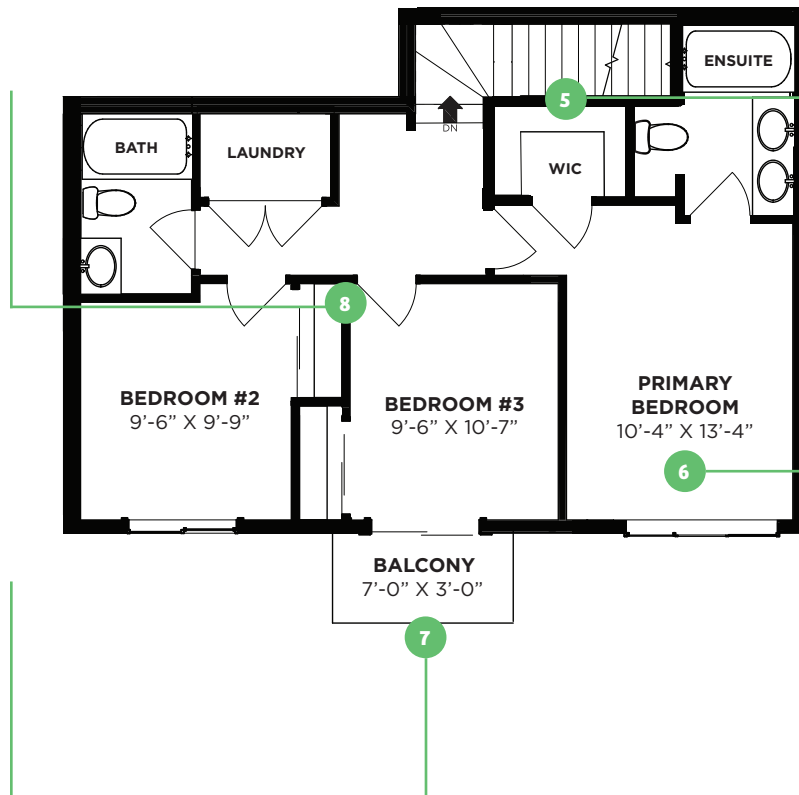

## Main Floor Features

797 SQ FT

9FT CEILING

**Rohit**<sup>TM</sup>  
HOMES | Bold Goes Further

## Upper Floor Features

698 SQ FT

8

The large **second and third bedrooms** in the Bergen purposefully designed to be as large as those found in a single-family home.

7

The Bergen comes with an upper floor **private balcony**. Enjoy your morning coffee or relax after a long day with your favourite beverage.

5

Your desirable **walk-in closet** has plenty of room for all your clothes.

6

This **spacious primary bedroom** is designed to fit a queen-size bed and two night stands with room to spare.