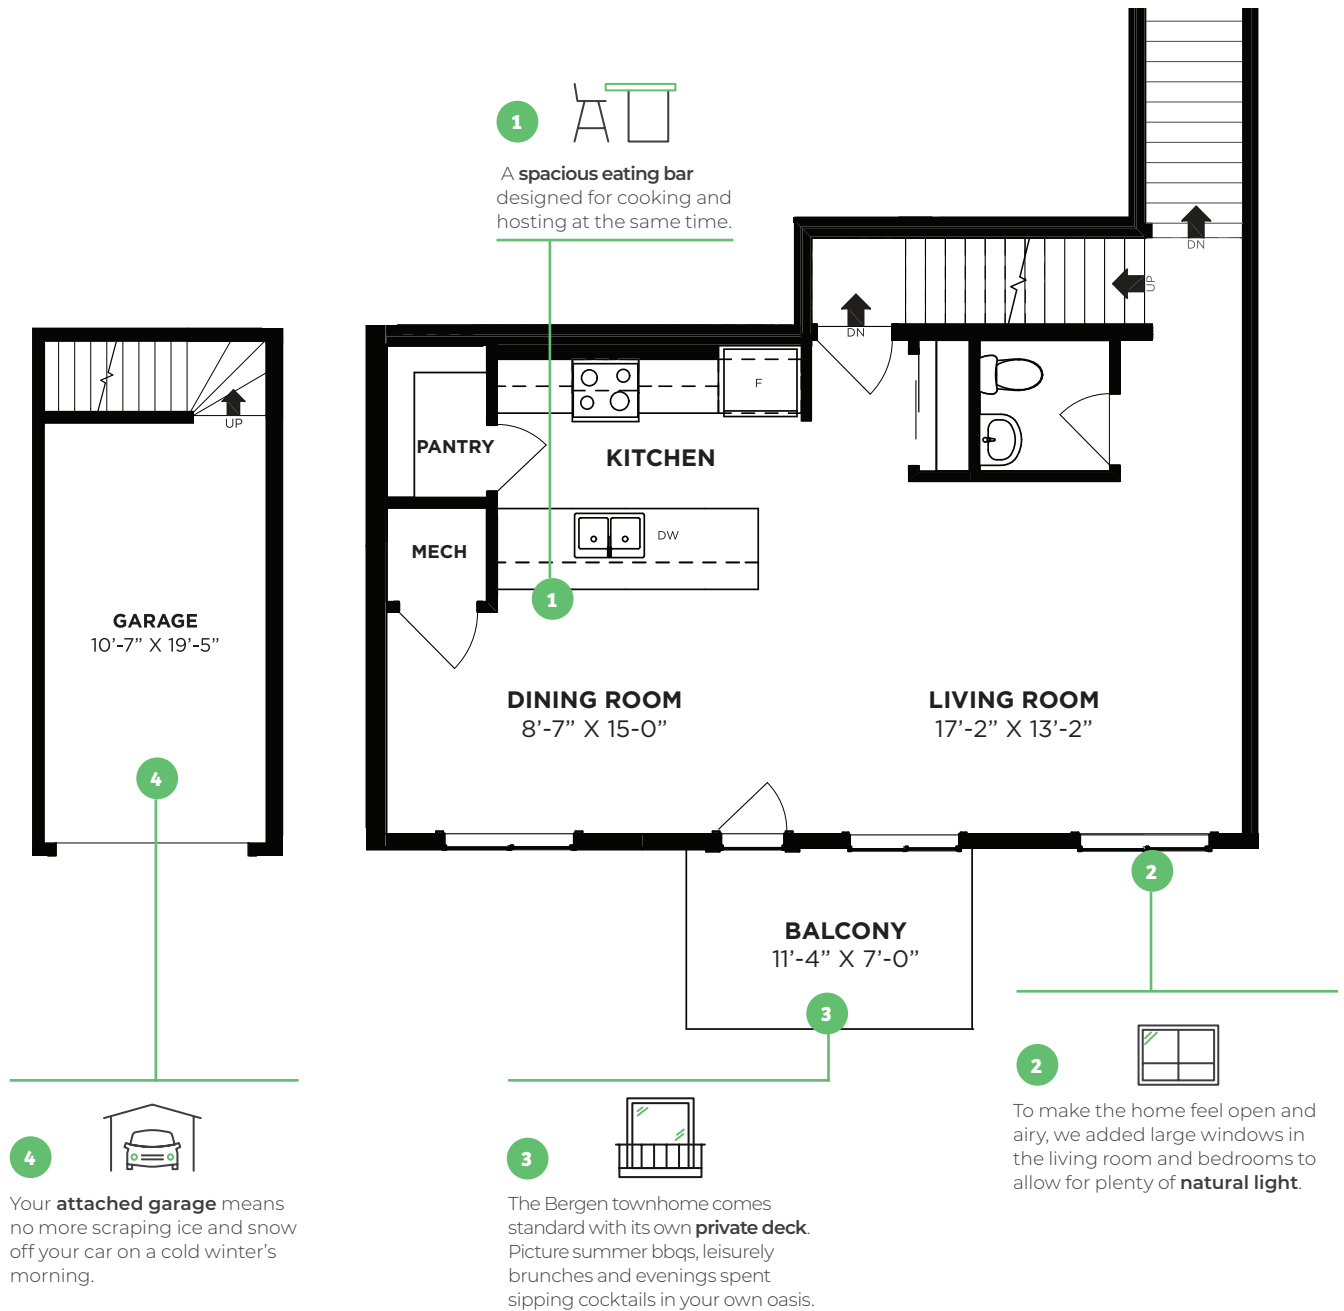

# The BERGEN

Bold Designer Townhomes

3 Bed  
2.5 Bath  
1495 sq ft

## Main Floor Features

797 SQ FT

9FT CEILING

**Rohit**<sup>TM</sup>  
HOMES | Bold Goes Further

## Upper Floor Features

698 SQ FT

8

The large **second and third bedrooms** in the Bergen purposefully designed to be as large as those found in a single-family home.

7

The Bergen comes with an upper floor **private balcony**. Enjoy your morning coffee or relax after a long day with your favourite beverage.